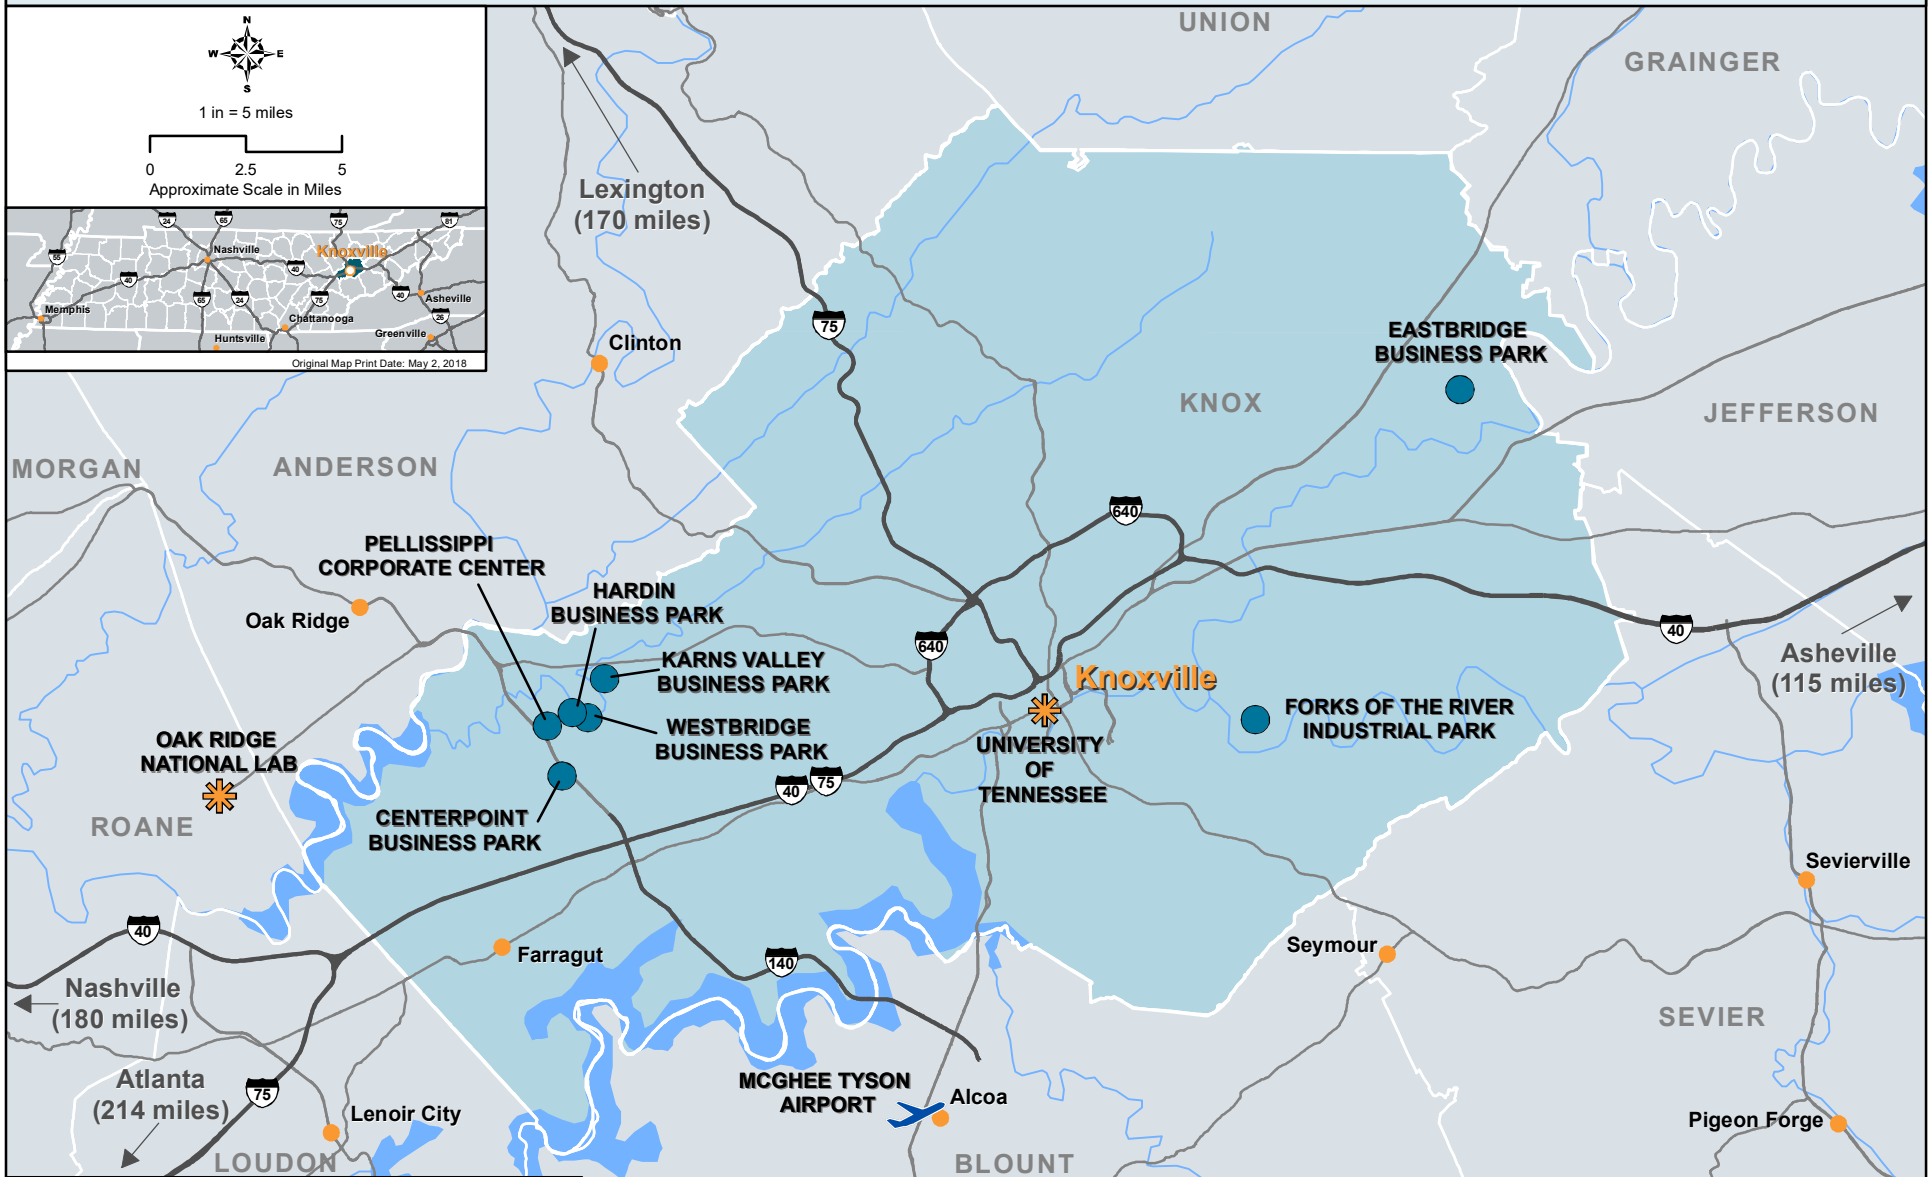

DEVELOPMENT CORPORATION OF KNOX COUNTY BUSINESS PARKS

1 in = 5 miles

Approximate Scale in Miles

Original Map Print Date: May 2, 2018

Todd Napier, President and CEO
 17 Market Square, #201 • Knoxville, TN 37902
 Phone: (865) 546-5887 • Fax: (865) 546-6170
tanapier@knoxdevelopment.org
www.knoxdevelopment.org