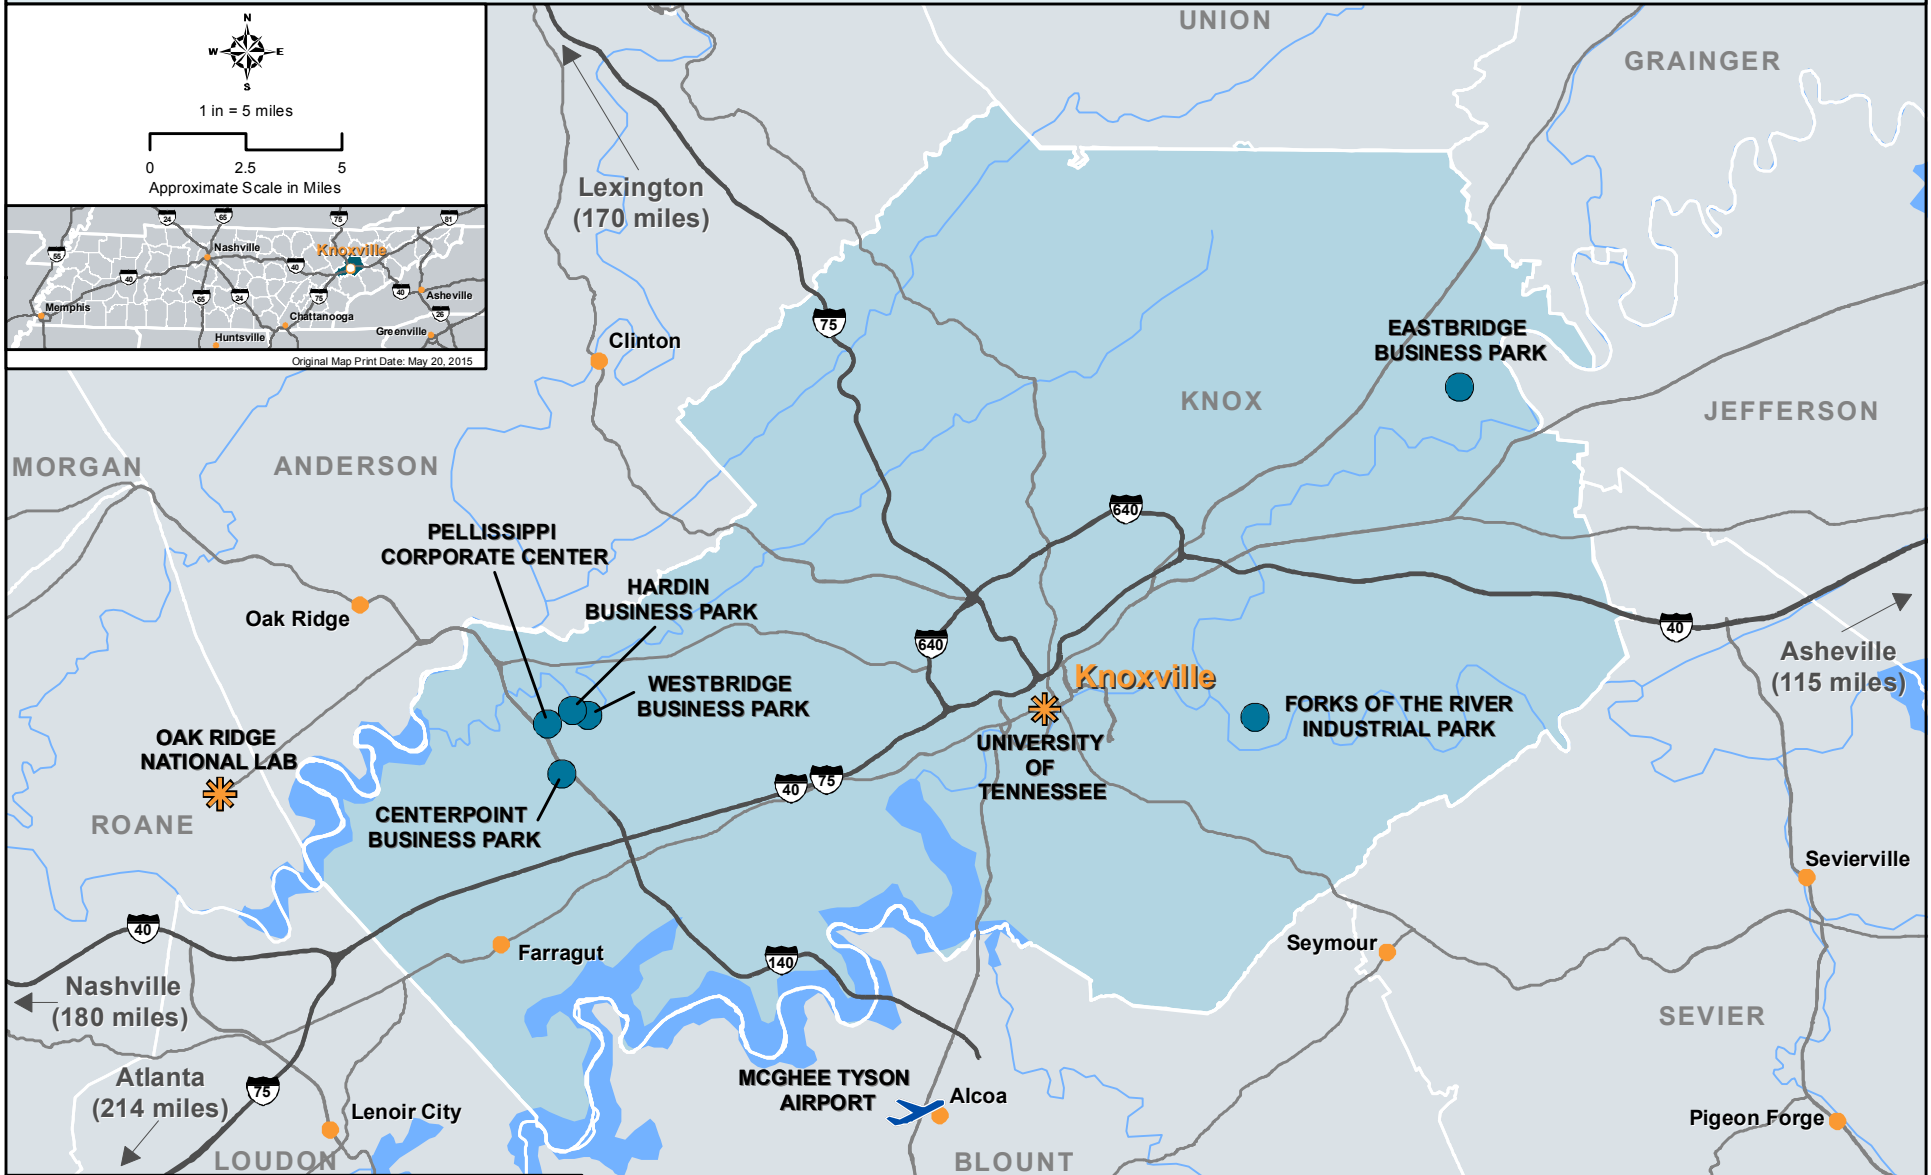

DEVELOPMENT CORPORATION OF KNOX COUNTY BUSINESS PARKS

1 in = 5 miles

Approximate Scale in Miles

Original Map Print Date: May 20, 2015

Todd Napier, President and CEO
 17 Market Square, #201 • Knoxville, TN 37902
 Phone: (865) 546-5887 • Fax: (865) 546-6170
tanapier@knoxdevelopment.org
www.knoxdevelopment.org